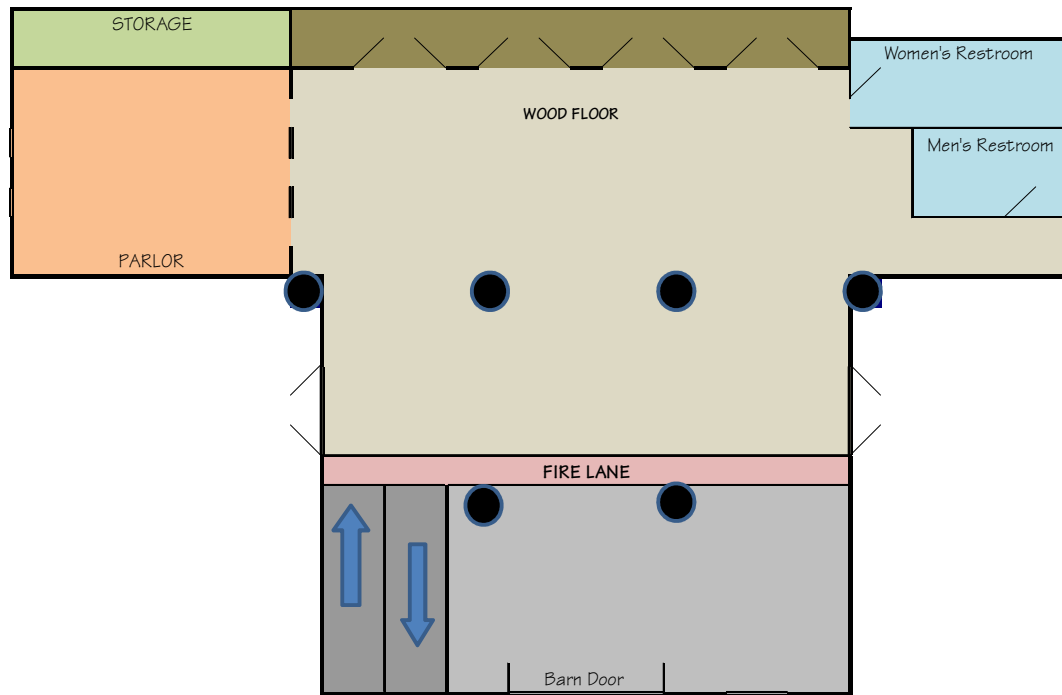

MAIN LEVEL

LOWER LEVEL

Table Availability

- 12 - 5' rounds
- 13 - 6' rectangle tables
- 7 - 8' rectangle tables
- 2 - 4' rectangle tables

Seating*

- Main floor seats 150 max for services
- Parlor seats 24 max
- Mezzanine seats 50 max
- Lower Level seats 80 max

*Tables, serving lines, and dance floor space may reduce maximum seating capacity.