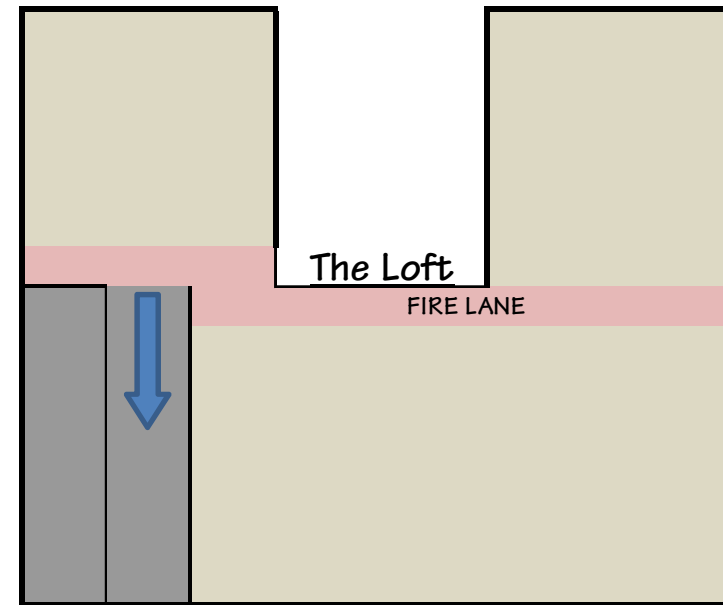

MAIN LEVEL

LOWER LEVEL

Table Availability

- 12 - 5' rounds
- 13 - 6' rectangle tables
- 7 - 8' rectangle tables
- 2 - 4' rectangle tables

Seating*

- Main floor seats 150 max for services
- Parlor seats 24 max
- Mezzanine seats 50 max
- Lower Level seats 80 max

*Tables, serving lines, and dance floor space may reduce maximum seating capacity.