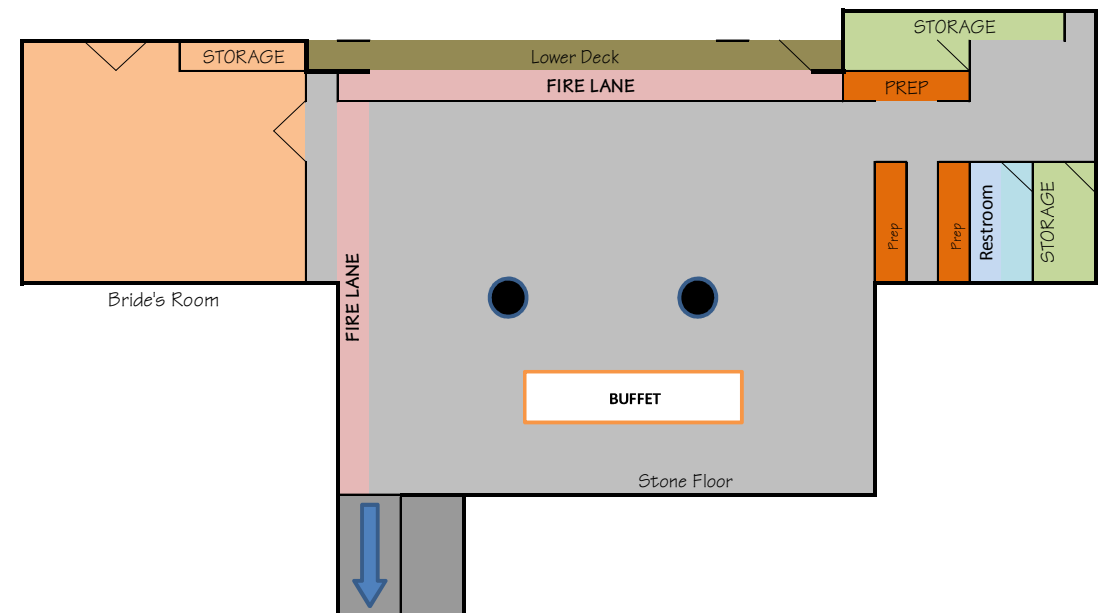

MAIN LEVEL

LOWER LEVEL

Table Availability

- 12 - 5' rounds
- 13 - 6' rectangle tables
- 7 - 8' rectangle tables
- 2 - 4' rectangle tables

Seating*

- Main floor seats 150 max for services
- Parlor seats 24 max
- Mezzanine seats 50 max
- Lower Level seats 80 max

*Tables, serving lines, and dance floor space may reduce maximum seating capacity.